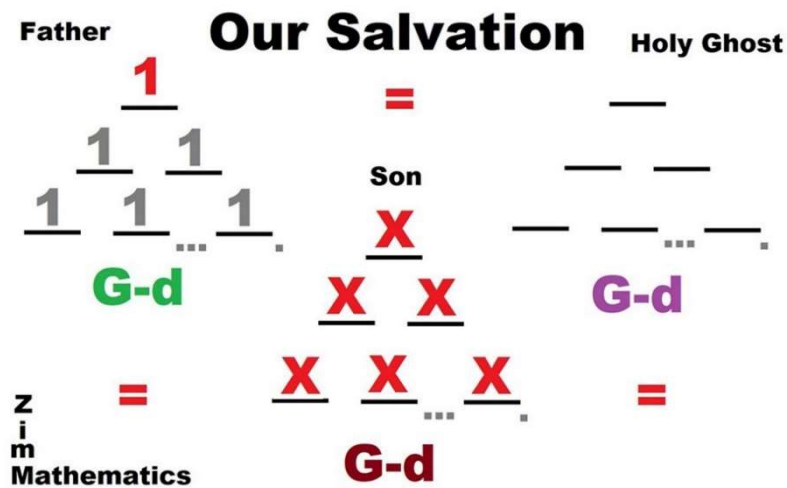

Growing up in church I was made aware that if you could not understand the Logic and “Mathematics” of the **Trinity** you may as well read and reverence the Dictionary instead of our Christian Bible. Below is a recent math interpretation of the Father, Son, and Holy Ghost as described and written in the Bible about the Life of Jesus Christ.

I interpret here our **Math AND/Or Logic**, of the Trinity. The Trinity expressed separately provides only our source to chaos and dysfunction. Contrary to contemporary views, dysfunction is not a variation or another form of function. A topic of interest to contemporary Mathematics. A personal revelation of my own as well. And a documentable universality.